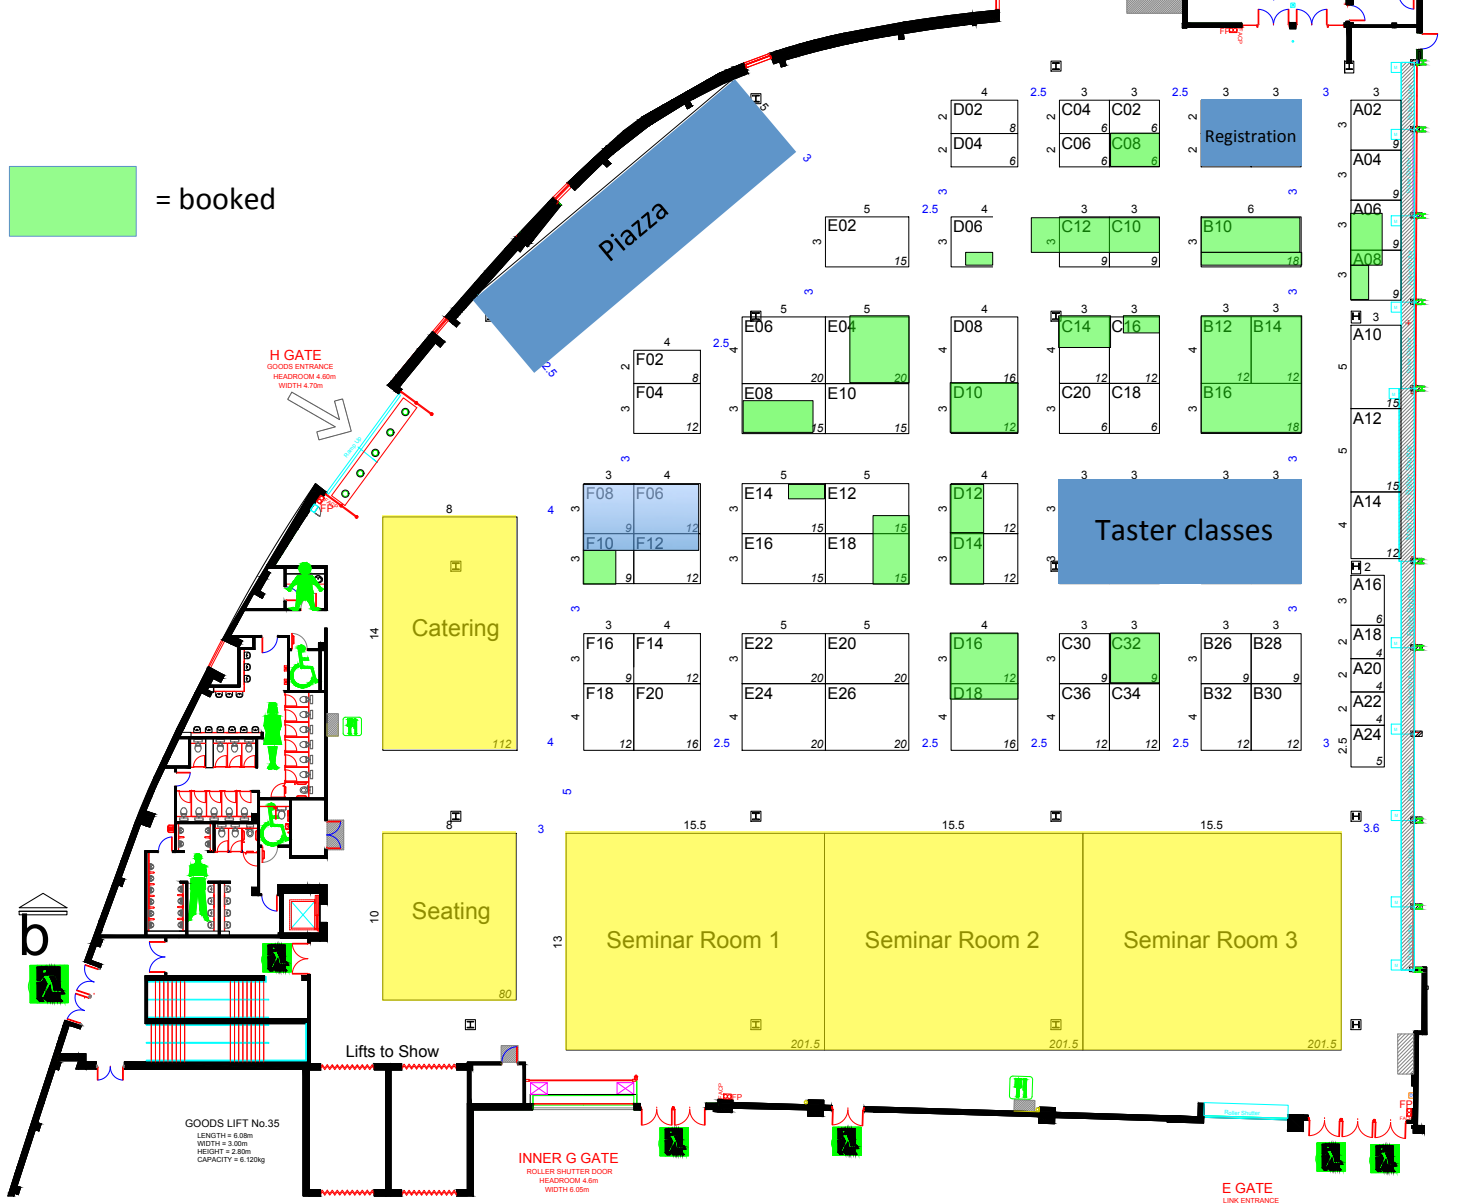

The 2019 Language Show

15-17 November 2019. Olympia West, London.

= booked

H GATE
GOODS ENTRANCE
HEADROOM 4.50m
WIDTH 4.70m

E GATE
LINK ENTRANCE

b

b