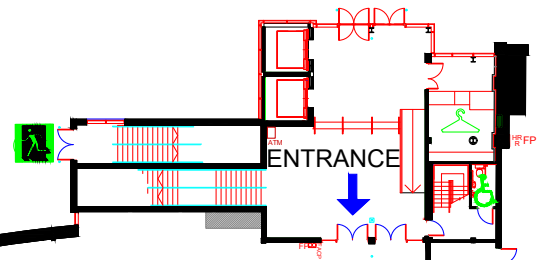

The 2019 Language Show

15-17 November 2019. Olympia West, London.