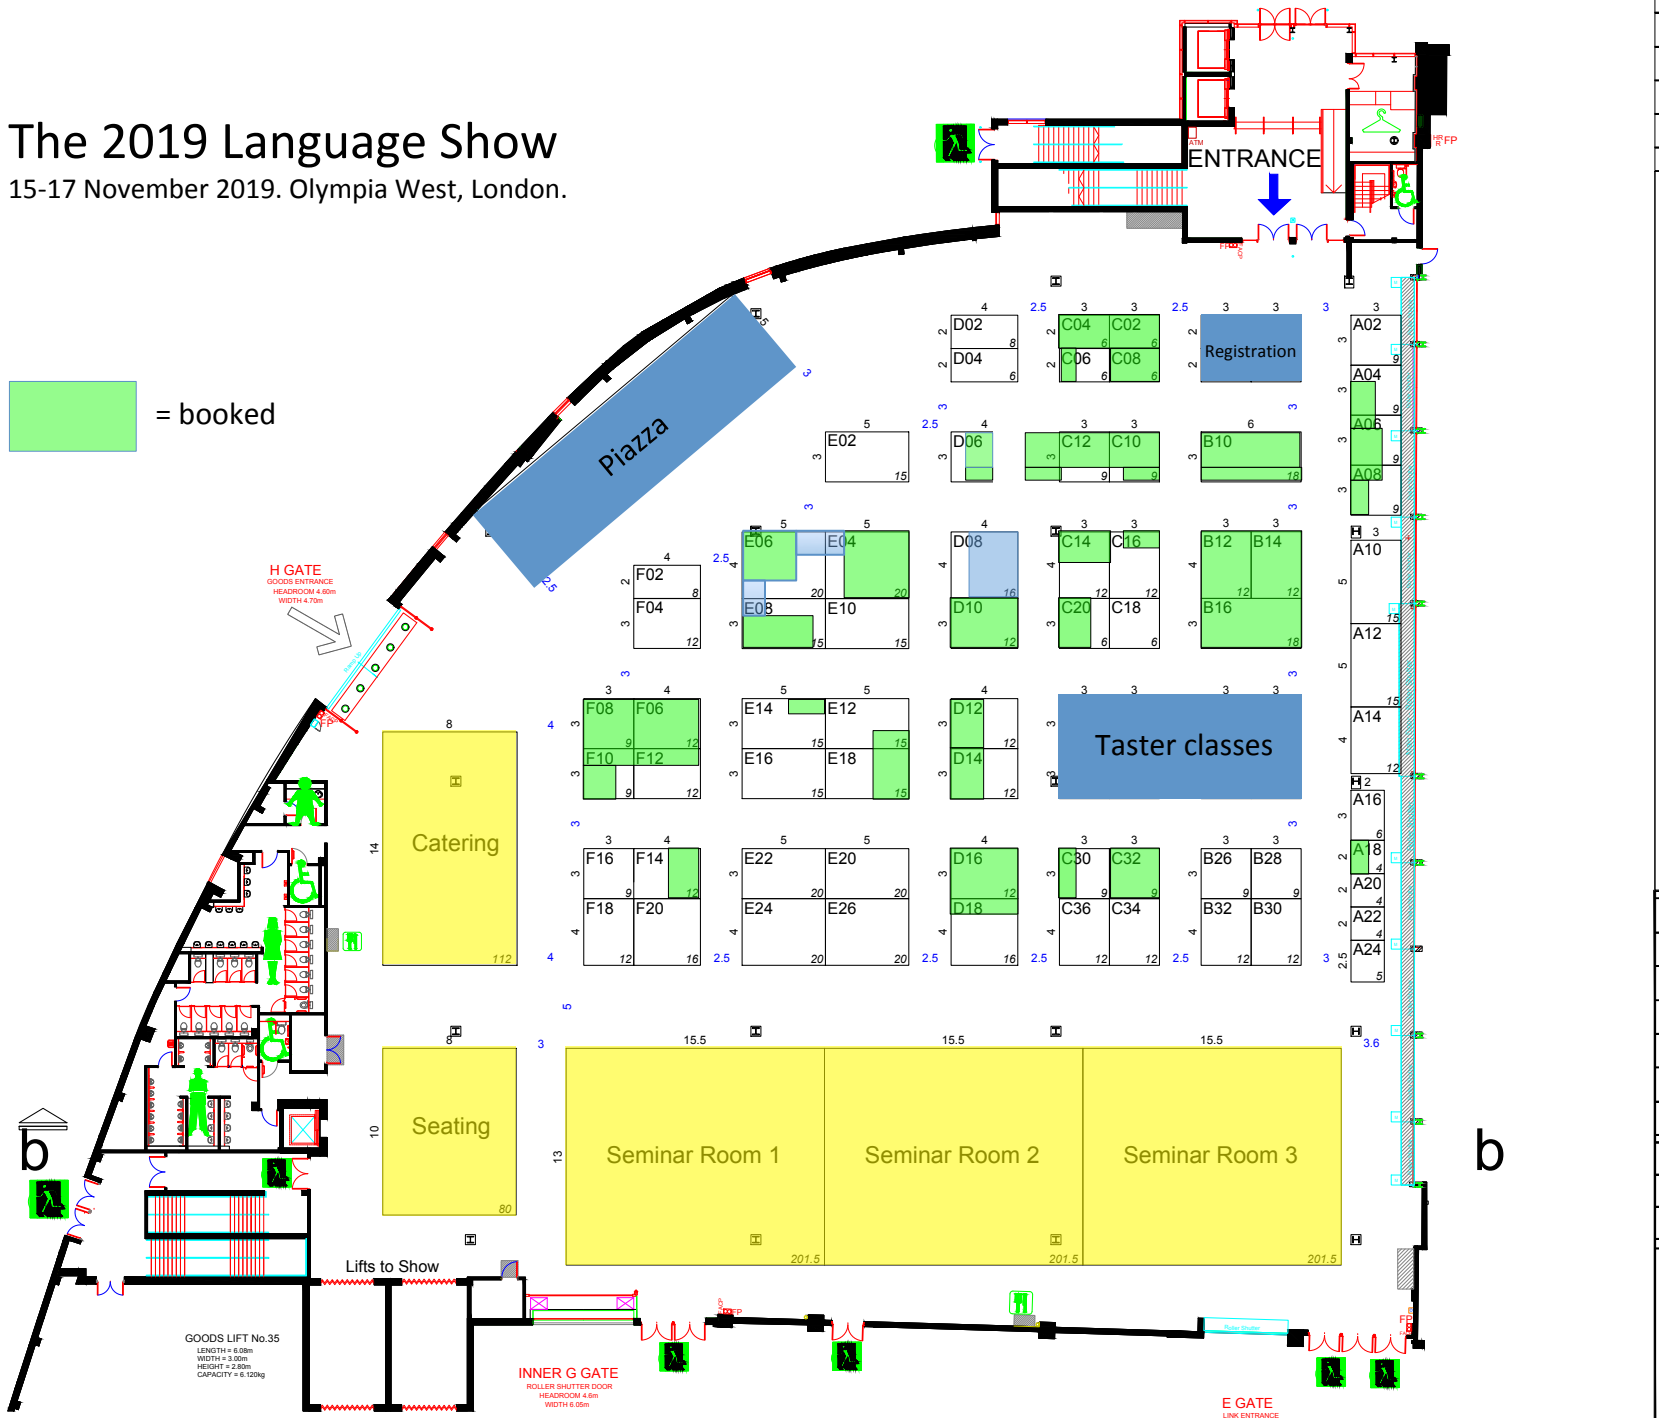

The 2019 Language Show

15-17 November 2019. Olympia West, London.

= booked

E GATE
LINK ENTRANCE

b

b